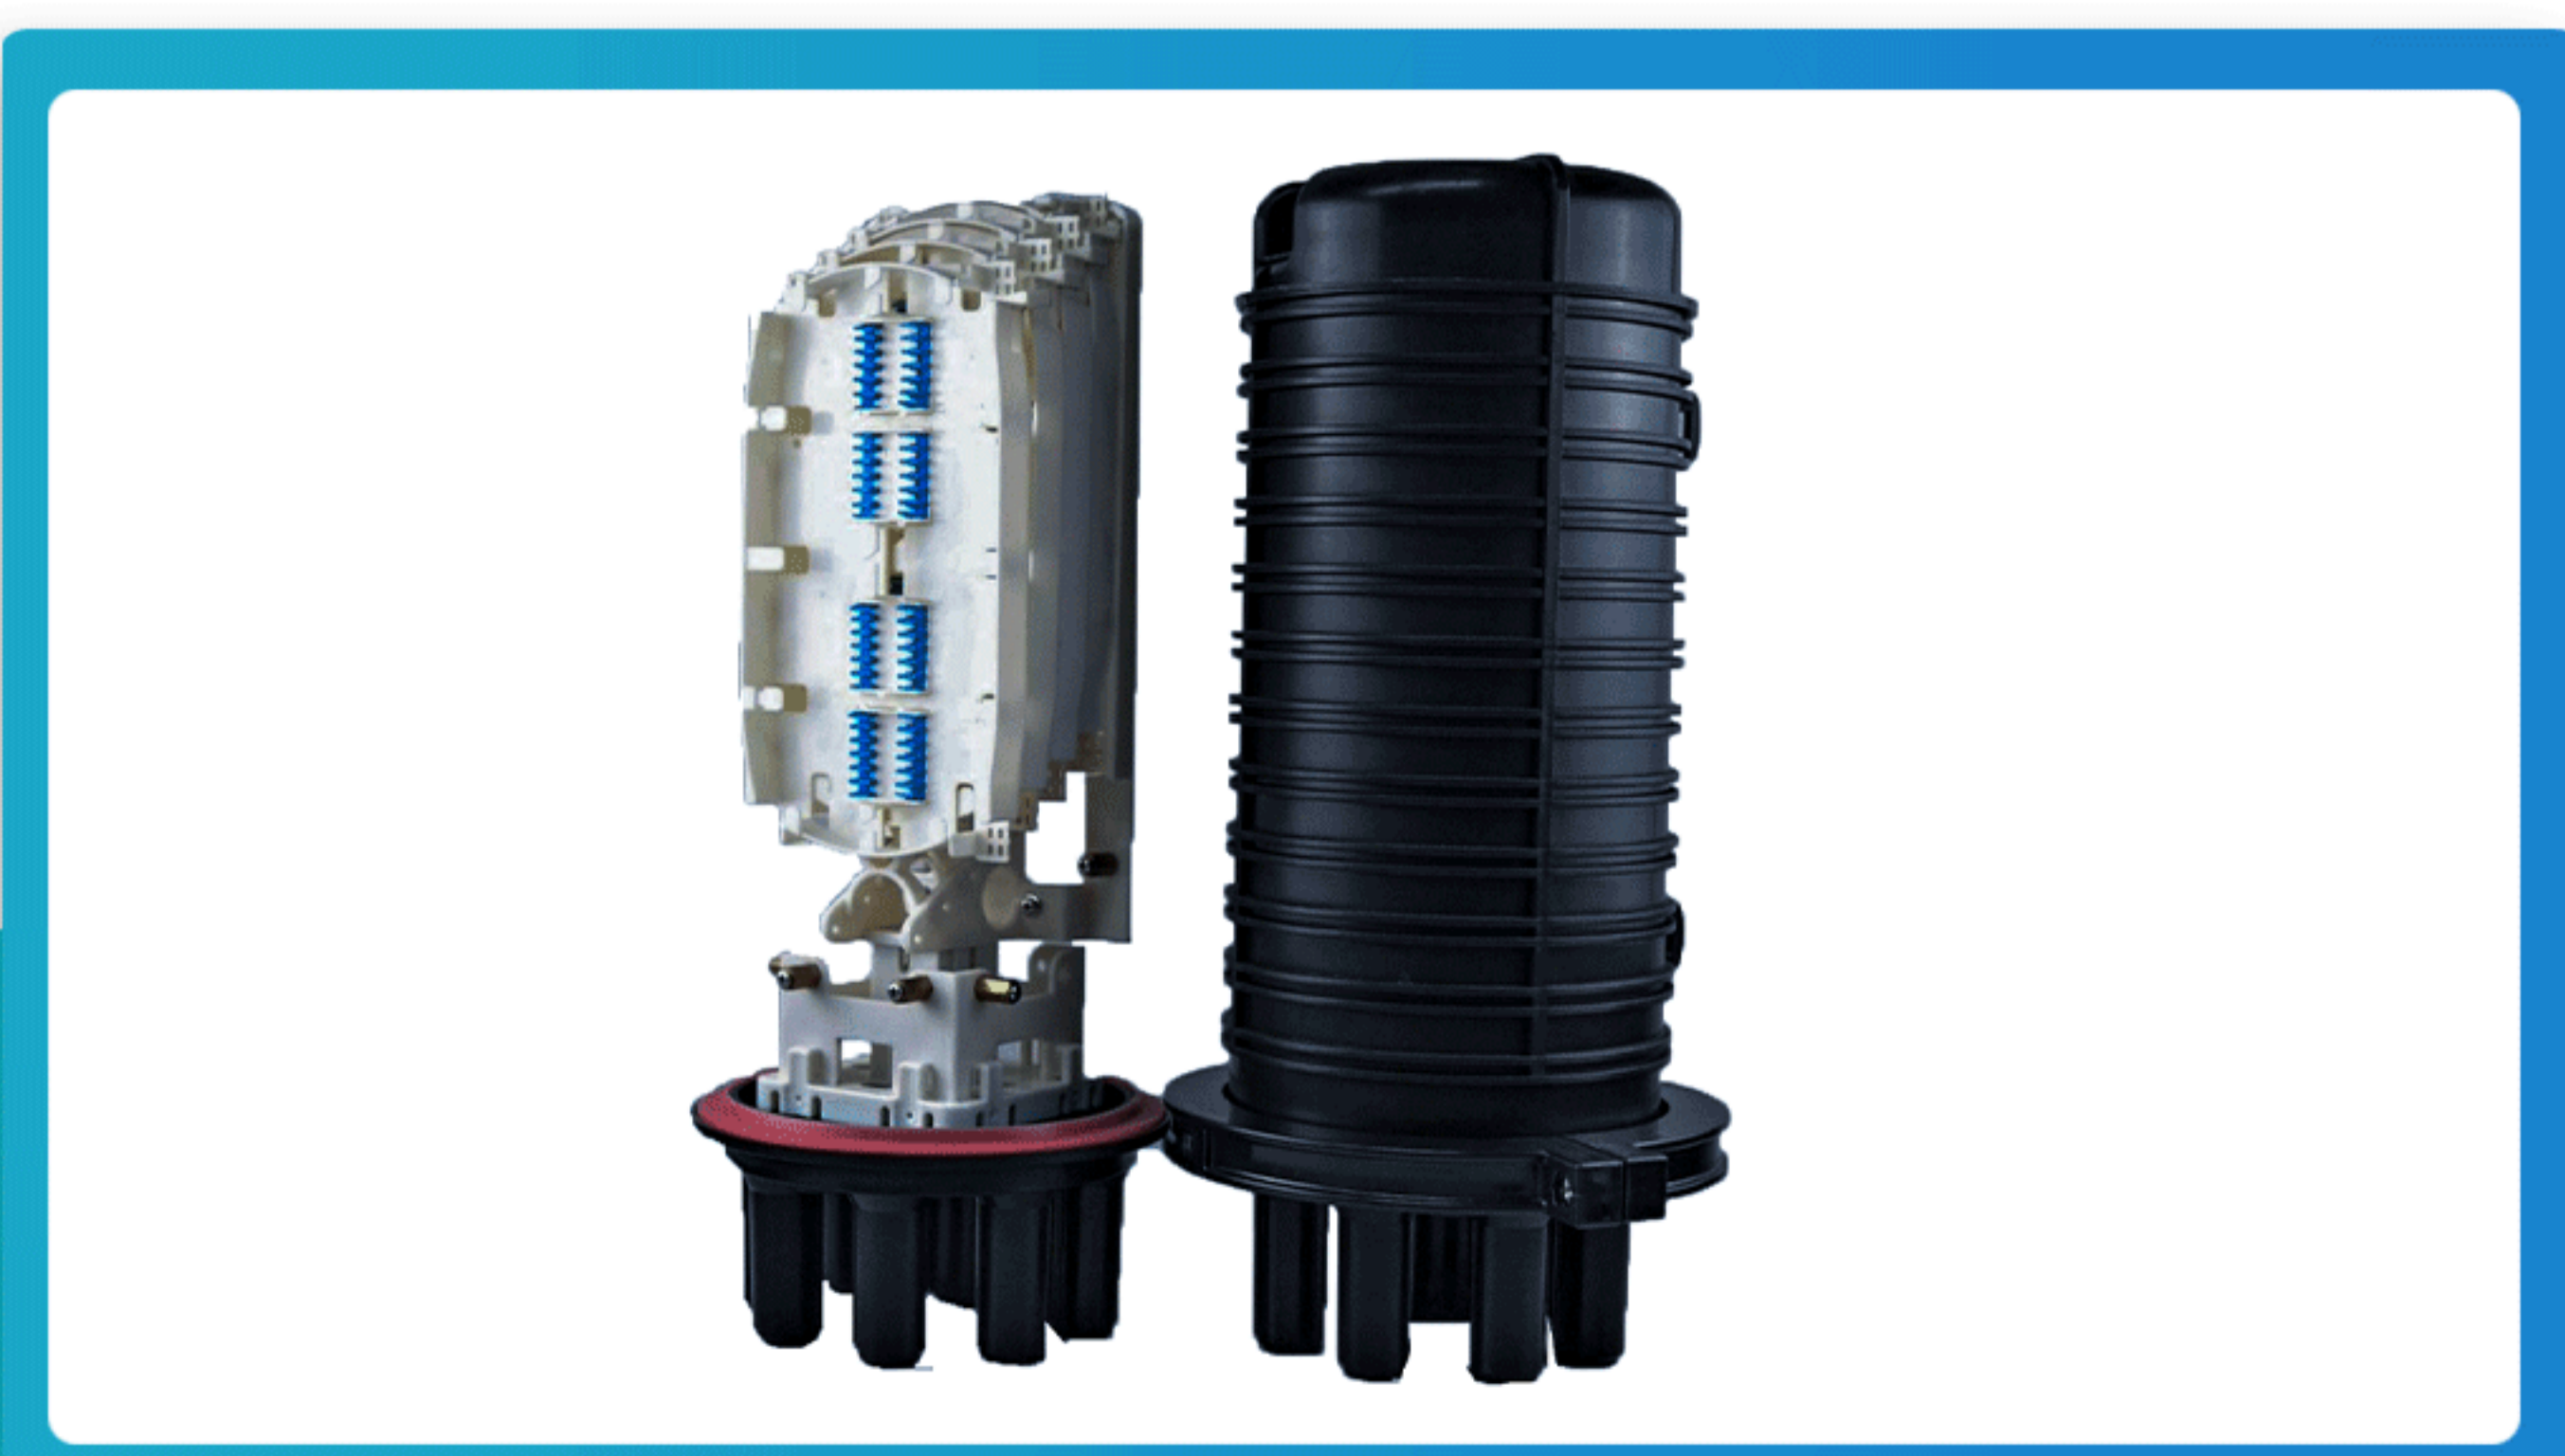

48F DOME UNLOADED BAMBOO TYPE

DOME BAMBOO TYPE It is made of high quality ABS. The closure and the foundation plate are sealed with Silicon Gum Material which fixes tightly by hoop. And the sealing of cables use Shrinkable tube. The closure can be opened and used again, no need to change the sealing material after sealed.

Features:

- The closure casing is made of quality engineering plastics, & of good performance of anti-erosion against acid & alkali salt, anti-aging, as well as smooth appearance and reliable mechanical structure
- The mechanical structure is reliable and has the performance of resisting wild environment and intensive climate changes & serious working environment. The protection grade reaches IP68
- The closures are applicable to ribbon type optical cable & common optical cable
- The splice trays inside the closure are turn-able like booklets, & have adequate curvature radius and space for winding optical fiber to make sure the curvature radius for optical winding 40mm Each optical cable and fiber can be operated individually
- The closure is of small volume, big capacity & convenient maintenance. The elastic rubber seal rings inside the closure are of good sealing and sweat-proof performance

Specification

Dimensions (D*H)	300mm*120mm
Max Capacity	48 Cores
Number of Cable Entrance/Exit	1:3
Diameter of Cable	3 small round ports(21mm) & 1 large oval port(34mm)

OUR CATEGORIES

FIBRE CABLES

**OPTICAL
PATCH CORD**