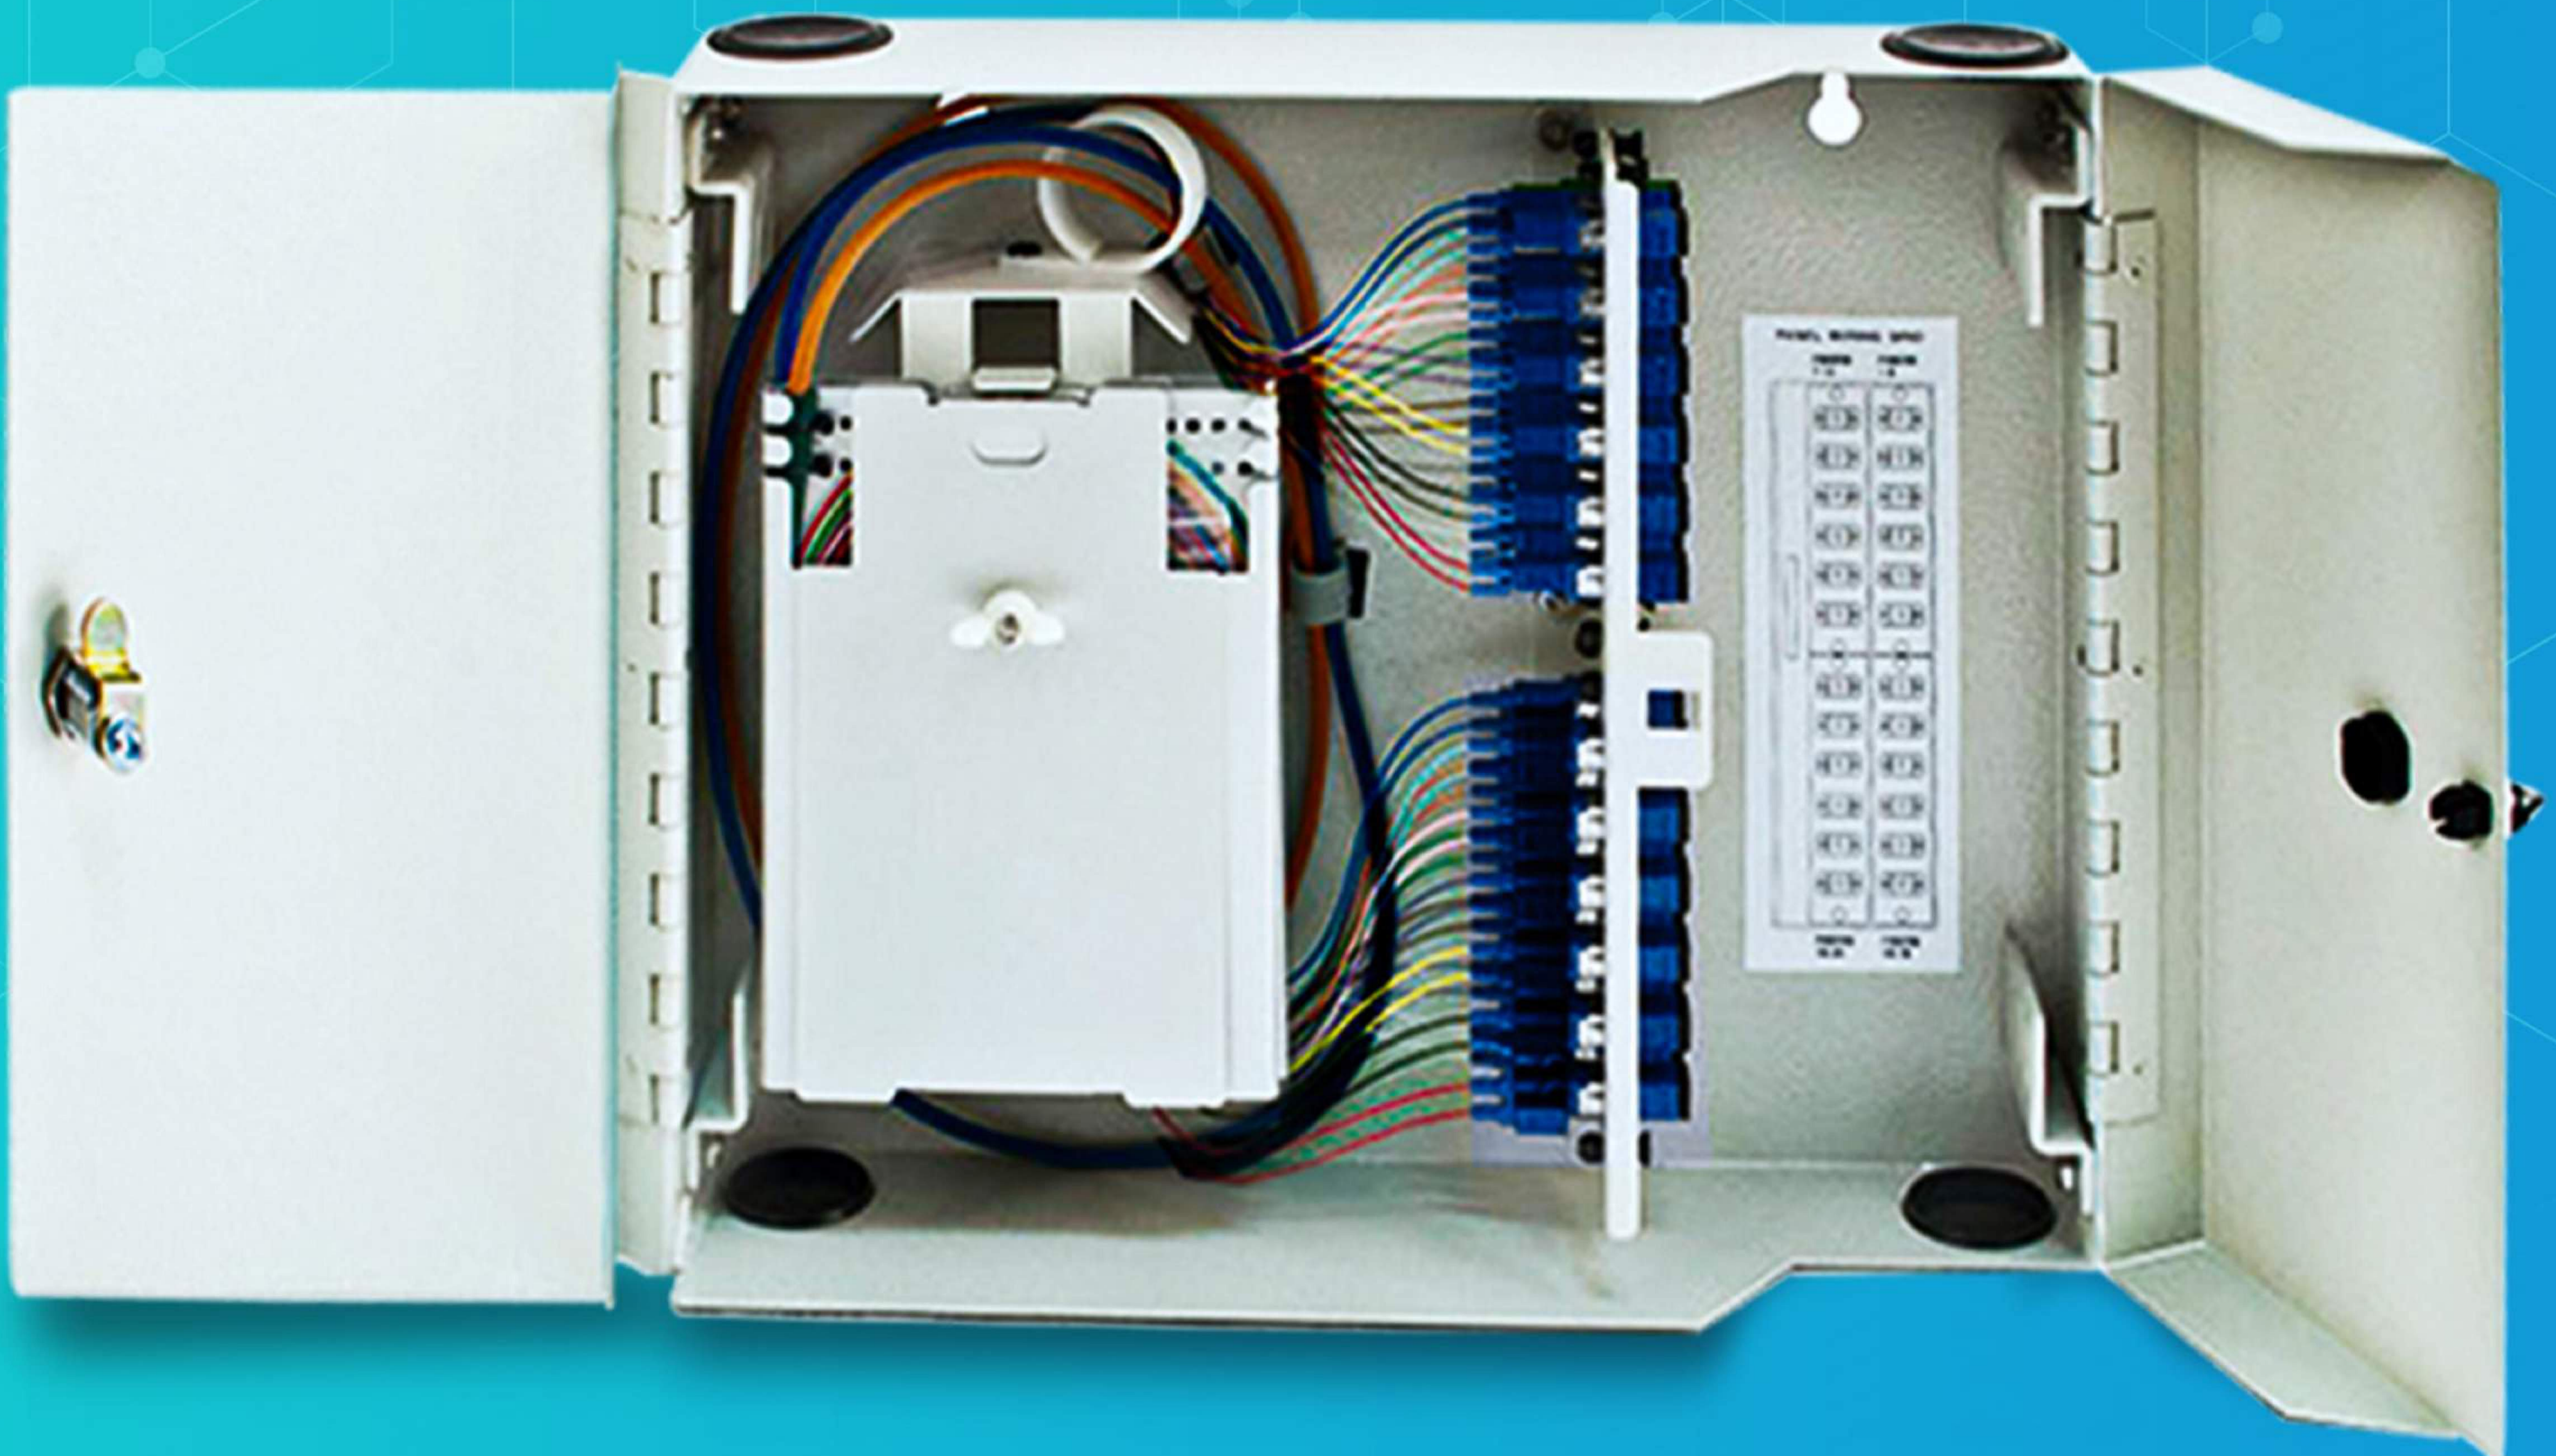

## FIBRE MANAGEMENT SYSTEM (FMS)

*Outdoor wall type fibre optic distribution frame is mainly used for connecting the outdoor optical cables, optical patch cords and optical pigtails. It often used for wall mounted, and facilitates the test and refit of the lines.*

*WallMount FMS Boxes provides mechanical & environmental protection for both fiber splicing and terminations*

## Features:

- With steel plates can manage both single fibre and ribbon & bundle fibre cables
- FC, LC, SC, ST output interfaces optional
- Large working space to integrate the pigtail, cables and adapters
- Made of cold-rolling steel, electrostatic spraying
- Inner components as follows:
  - Fibre Optic Splice Tray: storing fibre connectors (together with the protective components) & the spare fibres
  - Fixing Device: used for fixing the fibre protective tubes, the fibre reinforced cores & the distribution pigtails
  - The brim of the box is sealed