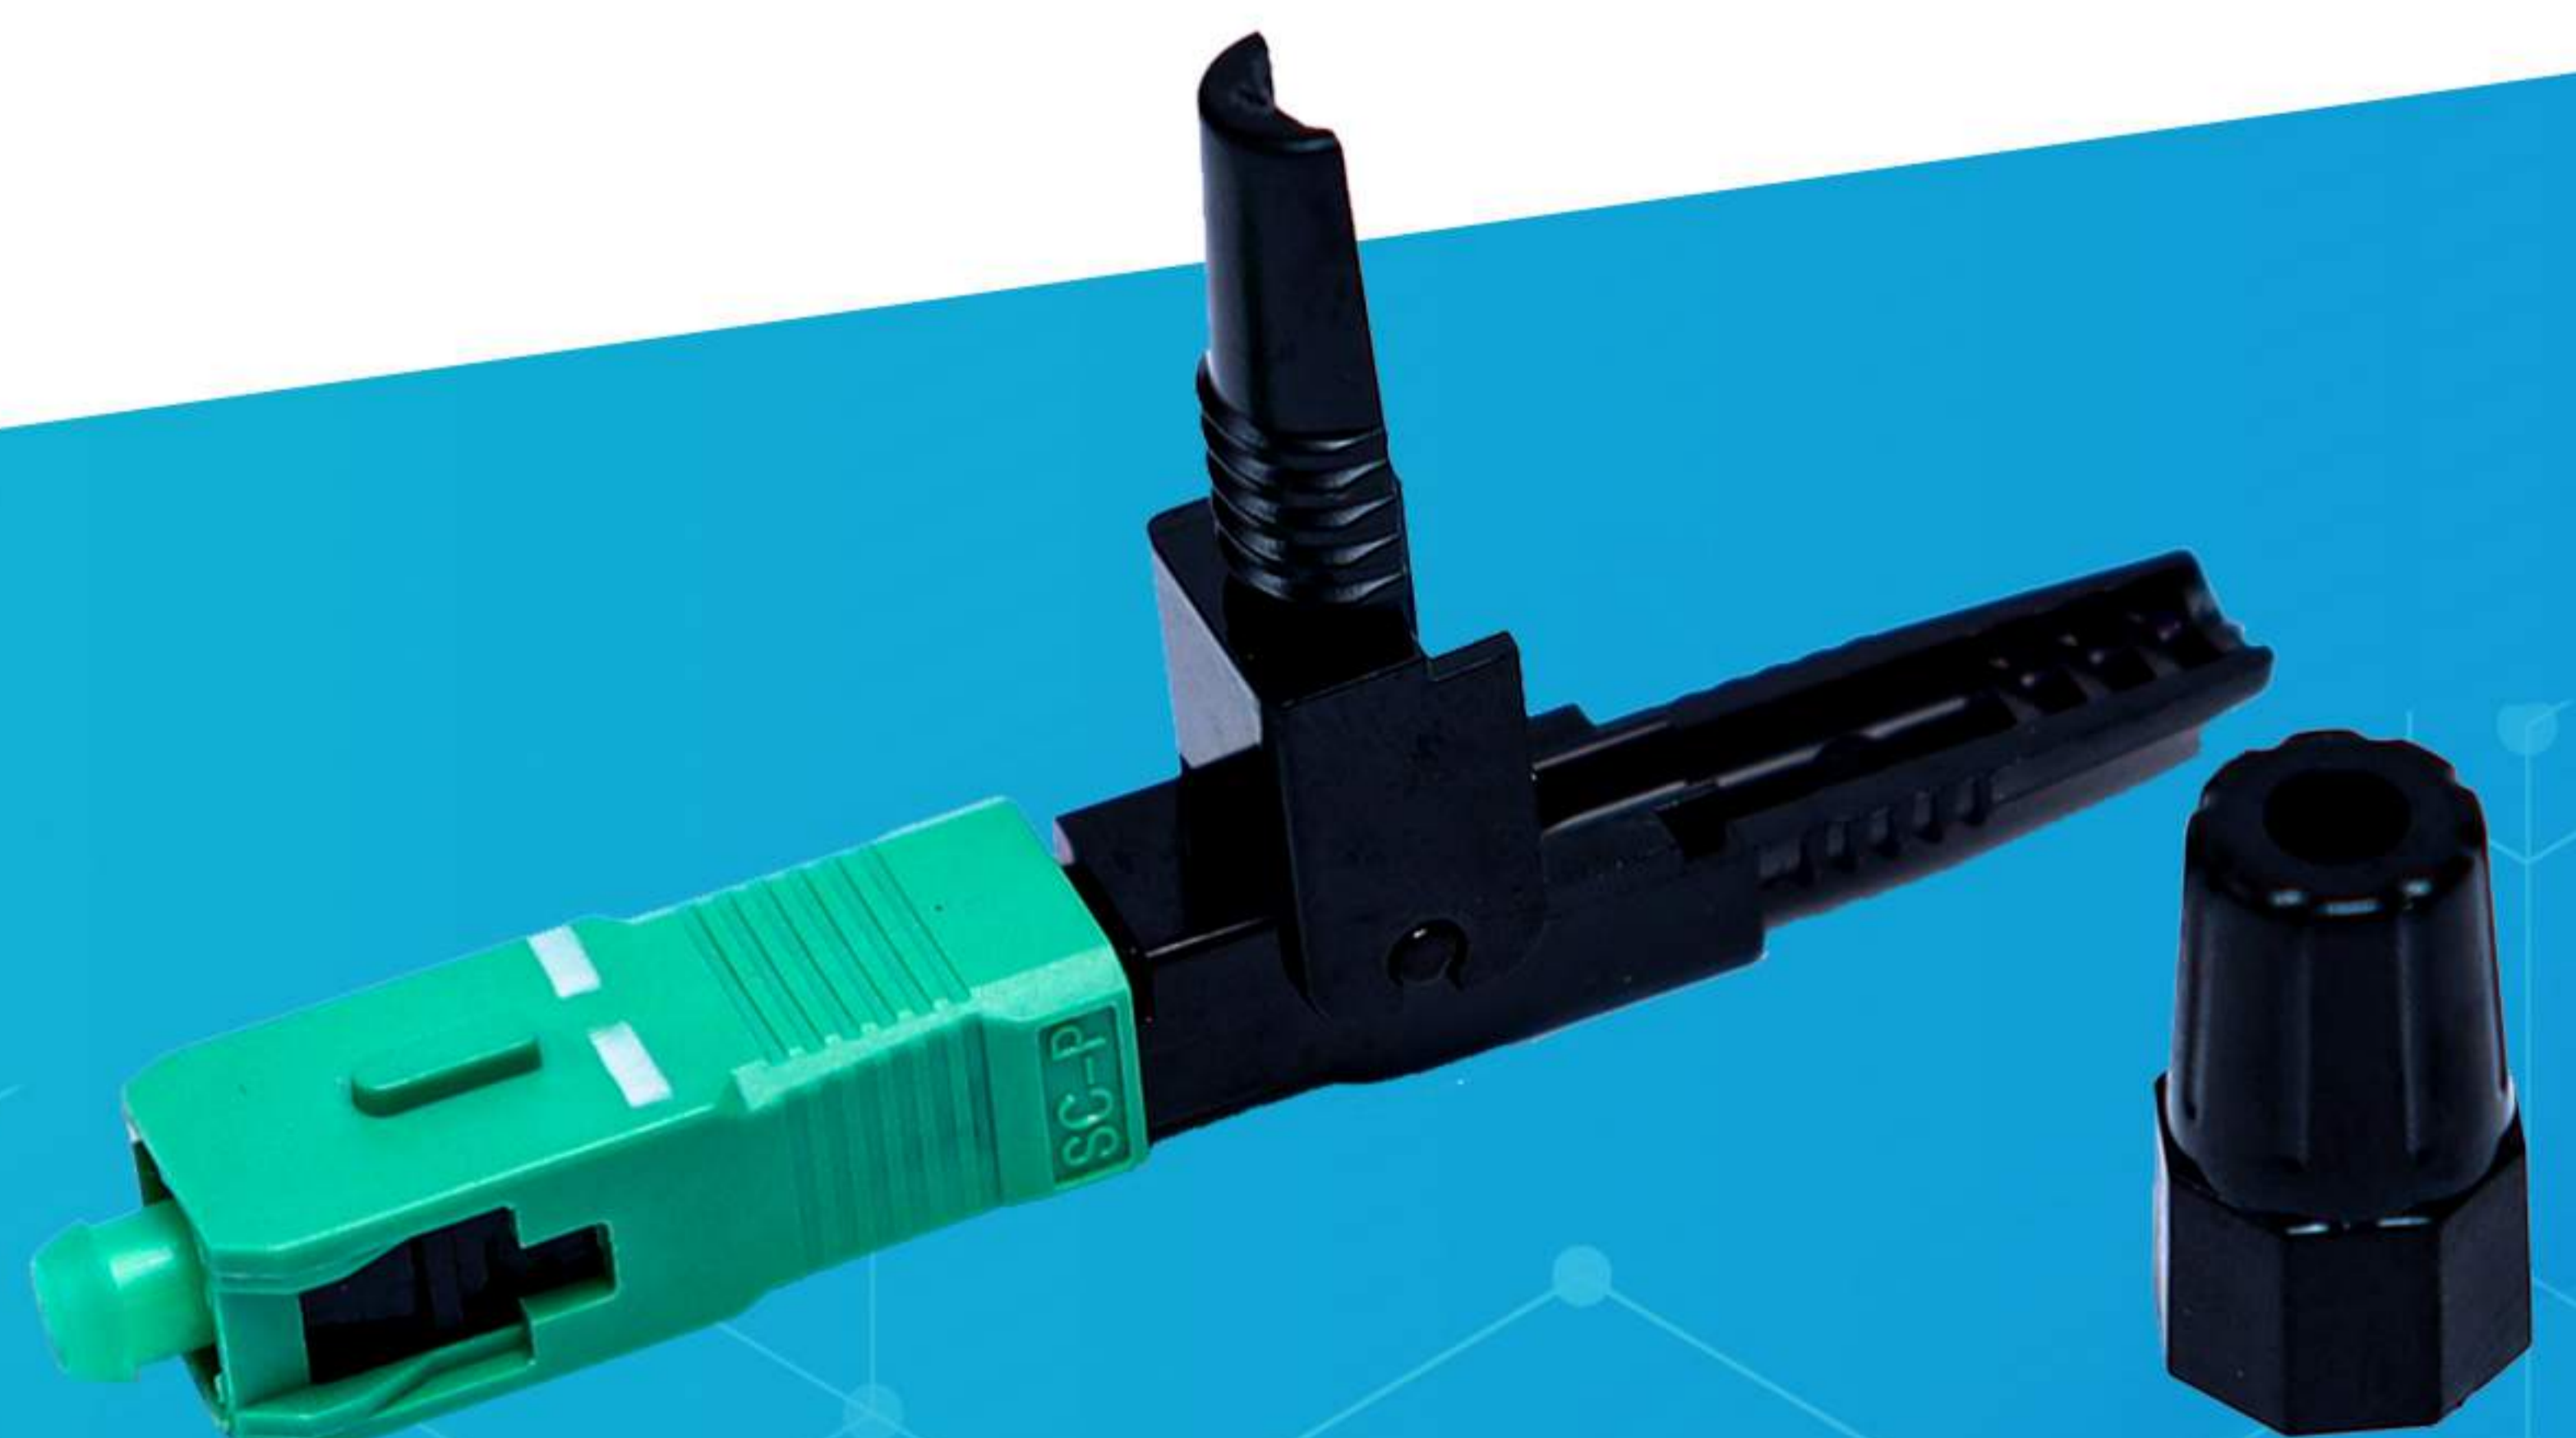

Features:

- *High return loss (low amounts of reflection at the interface)*
- *Low environmental sensitivity*
- *Low cost & Reliability*
- *Ease of installation*
- *Low insertion loss*
- *Ease of use*

Application:

CATV & FTTH

Telecommunication
networks

Local area networks (LAN)

Premise installations

Data processing networks

Video & military active
device termination

Wide area networks (WAN)

Optical Distribution Frame