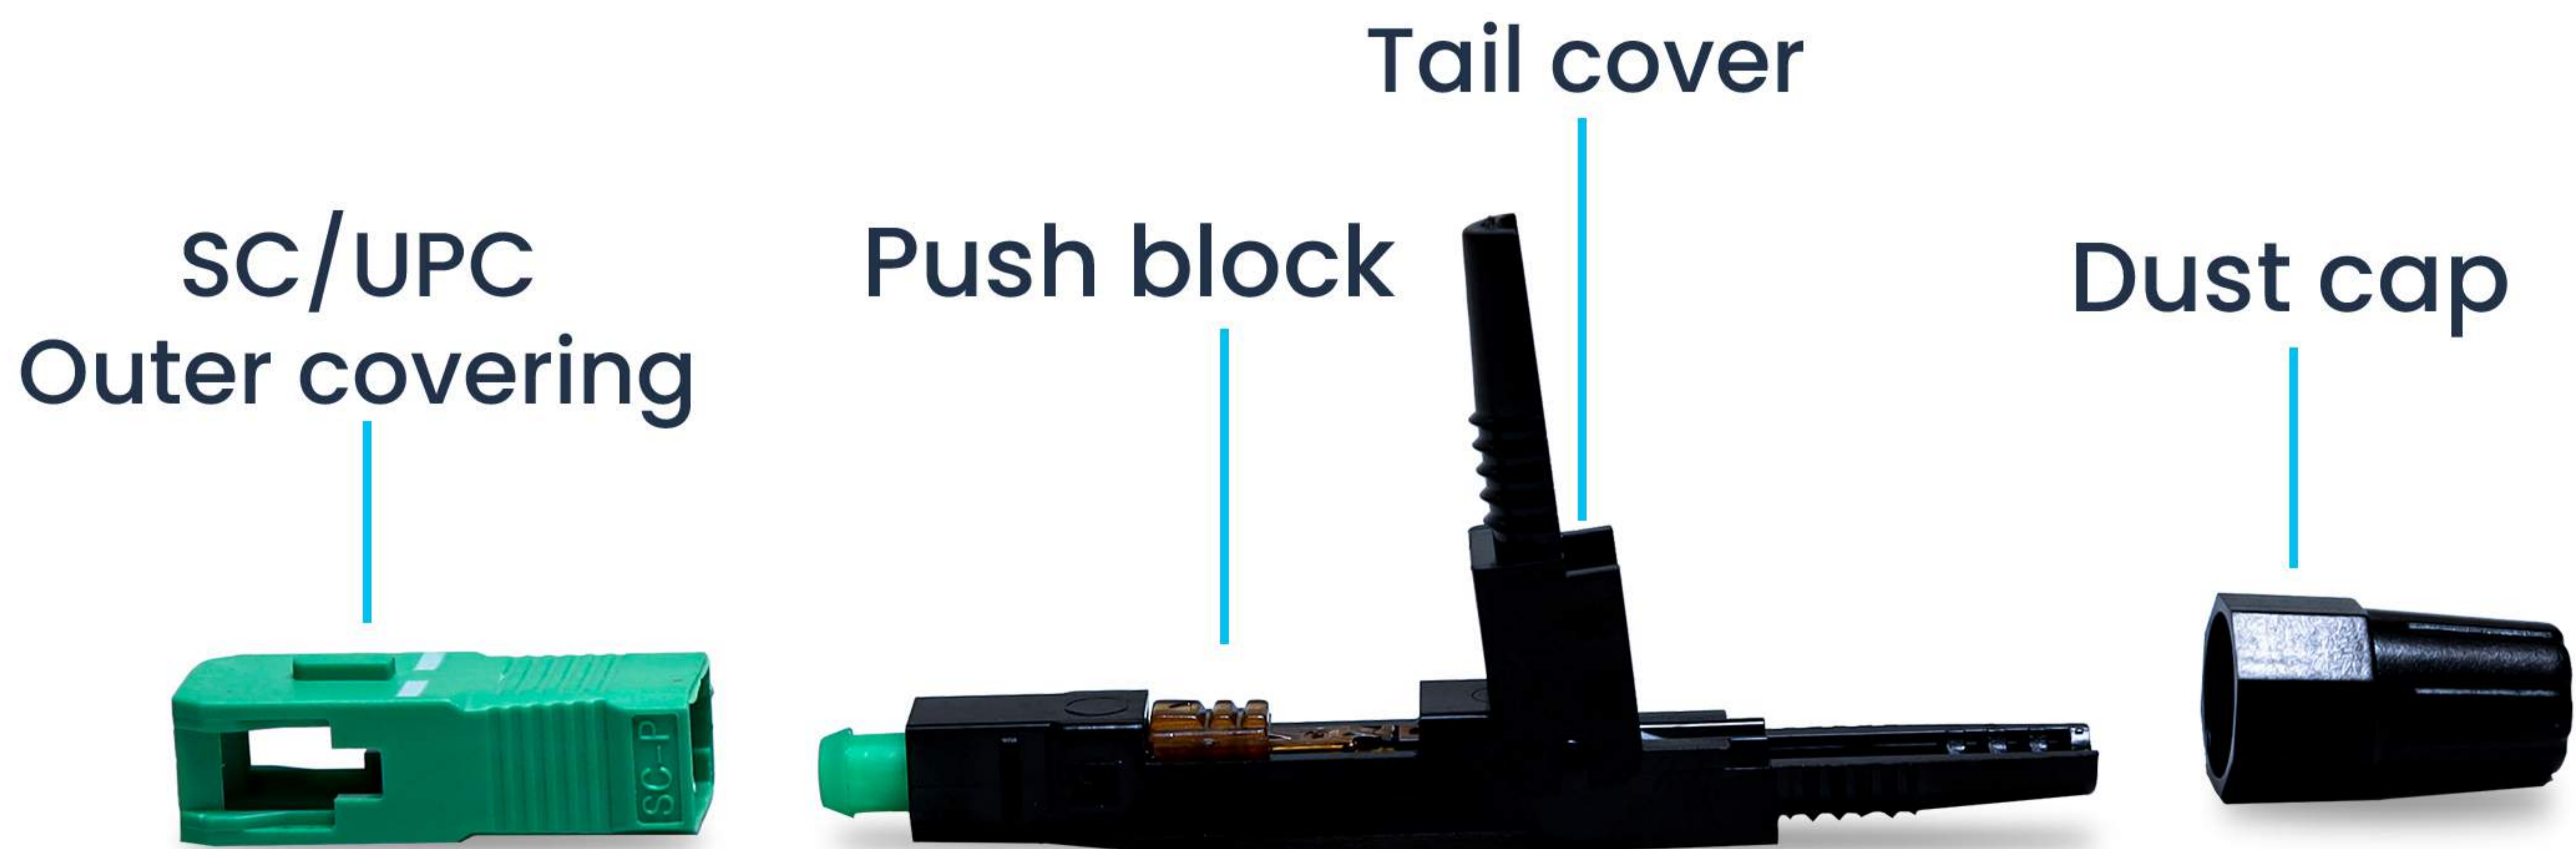

Specification:

Item	Singemode(UPC)	Singemode(APC)	Multimode
Insertion loss	$\leq 0.3\text{db}$	$\leq 0.3\text{db}$	$\leq 0.25\text{db}$
Return loss	$\geq 45\text{db}$	$\geq 55\text{db}$	$\geq 30\text{db}$
Durability	$\leq 0.2\text{db}$ typical change, 1000 times mating		
Operating Temperature	-45 to +85 degree		
Ferrule Hole Sizes	125.0+1/-0um, Concertricity:$\leq 1.0\text{um}$	125.0+1/-0um, Concertricity:$\leq 0.5\text{um}$	127.0um, Concertricity: $\leq 3.0\text{um}$
	125.5+1/-0um, Concertricity:$\leq 1.0\text{um}$	125.5+1/-0um, Concertricity:$\leq 0.5\text{um}$	
	126.0+1/-0um, Concertricity:$\leq 1.0\text{um}$	126.0+1/-0um, Concertricity:$\leq 0.5\text{um}$	

Structure: